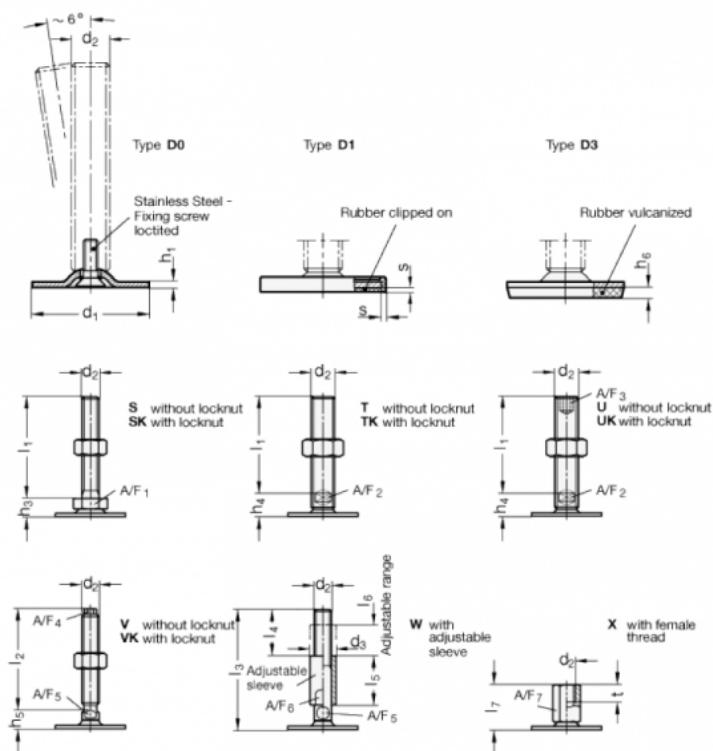

Article number: 204180M24100D1U

Description: E+G levelling foot
GN 41-80-M24-100-D1-U

Note: U Without nut, Hexagon socket at the top, Wrench flat at the bottom

Measures

$$A/F2 = 19$$

$$s = 2$$

$$A/F3 = 12$$

$$d1 = 80$$

$$d2 = M24$$

$$h1 = 3$$

$$h4 = 21$$

$$h6 =$$

$$l1 = 100$$